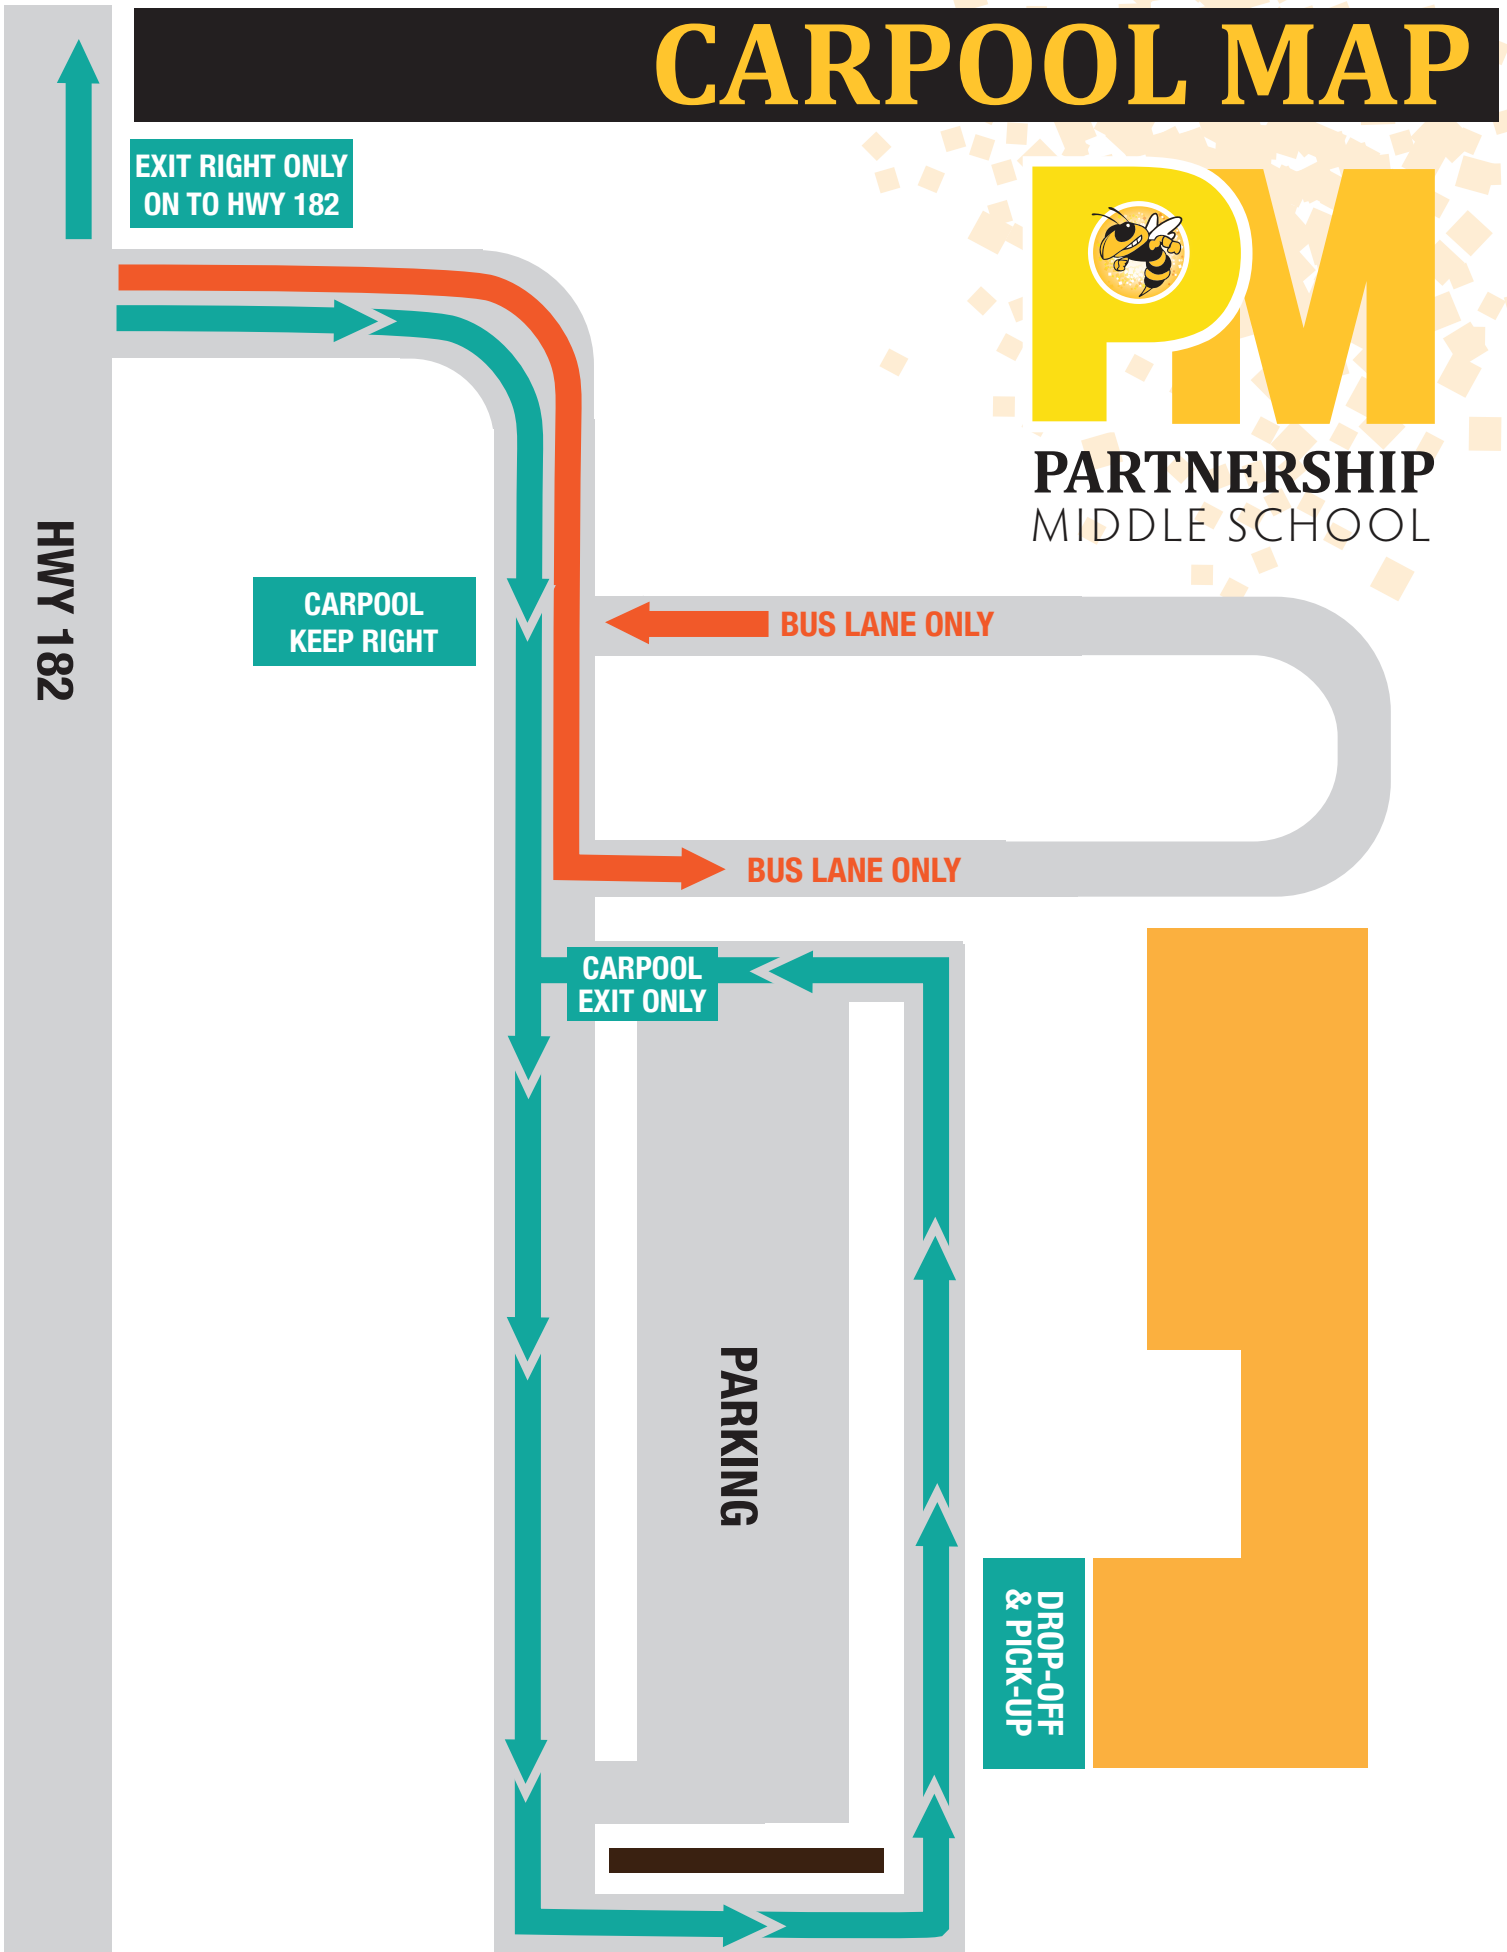

CARPOOL MAP

**PARTNERSHIP
MIDDLE SCHOOL**

EXIT RIGHT ONLY
ON TO HWY 182

HWY 182

CARPOOL
KEEP RIGHT

BUS LANE ONLY

BUS LANE ONLY

CARPOOL
EXIT ONLY

PARKING

DROP-OFF
& PICK-UP